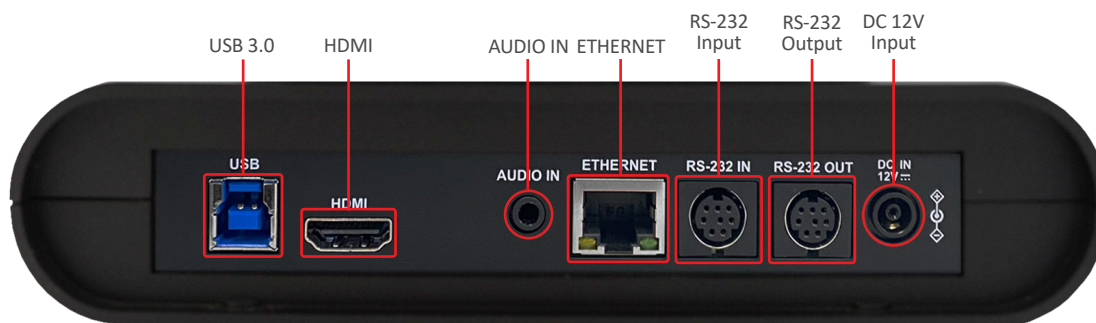

Product Specifications

PTZ Camera	
Sensor	1/2.8" 2.16M
Video Format	1080p: 60 / 50 / 30 / 25 720p : 60 / 50
Video Output (HD) Interface	HDMI / Ethernet / USB 3.0
Optical Zoom	12x
Digital Zoom	12x
Viewing Angle	72.5° (H) 40.8° (V) 83.2° (D)
Aperture	F1.6~F2.8
Focal Length	3.9mm~46.8mm
Shutter Speed	1/25 ~ 1/10,000 sec
Minimum Object Distance	1/1.5m (Wide/Tele)
Video S/N Ratio	> 50dB
Minimum Illumination	1.0 lux (F1.6, 50IRE, 30fps)
Focus System	Auto / Manual
Gain Control	Auto / Manual
White Balance	Auto / Manual
Exposure Control	Auto / Manual
WDR	Yes
3D NR	Yes
Image Flip	Yes
Auto Framing	Yes
Pan & Tilt	
Panning Angle	+170° ~ -170°
Panning Speed	0.2° ~ 120°/sec
Tilting Angle	+90° ~ -30°
Tilting Speed	0.2° ~ 80°/sec
Preset Positions	256

Output	
HDMI	1080p 60
IP Stream	Triple Streaming Structure: First : H.264 1080p60 Second : H.264 720p30 Webpage : H.264 720p30
IP Compression	H.264
USB Output	1080p60
USB Compression	MJPEG
Network	
IP Protocol	RTSP / RTMP / RTMPS / SRT
PoE	PoE (IEEE802.3af)
Audio	
Input	Line In / MIC In
Output	Ethernet / USB 3.0 / HDMI
Compression Format	IP : AAC USB : PCM
Camera Control	
Interface	RS-232 / Ethernet / USB 3.0
Protocol	VISCA / ONVIF
UVC	Yes
UAC	Yes
General	
DC In	12V +/- 20%
Power Consumption	PoE: 9W DC In: 8W
Body Color	Black / White
Weight	3.1 lbs (1.4 kg)
Dimension	7.5" x 7.3" x 5.4" (190 x 185 x 138 mm)

I/O Connections

Lumens Integration, Inc.
4116 Clipper Court
Fremont, CA, 94538
Phone: +1-866-600-0988
Fax: +1-510-252-1389

Lumens Europe
De Nayerstraat 17 9470
Denderleeuw Belgium
Phone : +32-473-58-38-95
Fax : +32-2-452-76-00

www.MyLumens.com