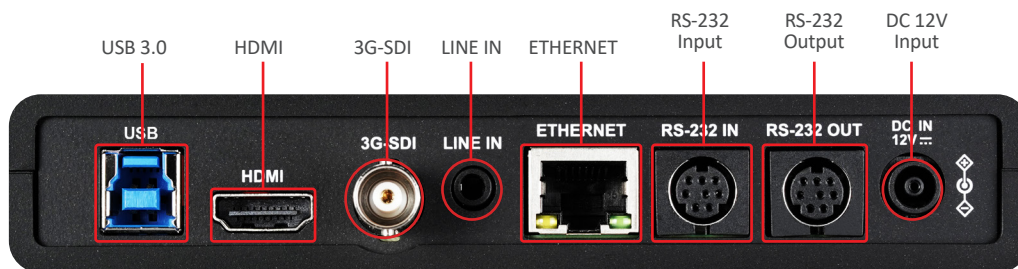

Output	
HDMI / 3G-SDI	1080p60
IP Stream	Triple Streaming Structure: First : H.264 1080p60 Second : H.264 720p30 Webpage : H.264 720p30
IP Compression	H.264
USB Output	*1080p60
USB Compression	MJPEG
Network	
IP Protocol	RTSP / RTMP / RTMPS/ *SRT
PoE	Yes (IEEE802.3af)
Audio	
Input	Line In / *Mic In
Output	Ethernet / USB 3.0 / *HDMI / *SDI
Compression Format	USB : PCM
Camera Control	
Interface	RS-232 / Ethernet / USB 3.0
Protocol	VISCA / VISCAIP/ *ONVIF
UVC	1.1
UAC	Yes
General	
DC In	12V +/- 20%
Power Consumption	PoE: 9W DC In: 8W
Body Color	Black / White
Weight	3.1 lbs (1.4 kg)
Dimensions (W x H x D)	7.5" x 7.3" x 5.4" (190 x 185 x 138 mm)

*Only available on new hardware V1 version. Contact Lumens for the detail should you need any assistance.

I/O Connections

Lumens®

Lumens Integration, Inc.
4116 Clipper Court
Fremont, CA, 94538
Phone: +1-866-600-0988
Fax: +1-510-252-1389

Lumens Europe
De Nayerstraat 17 9470
Denderleeuw Belgium
Phone : +32-473-58-38-95
Fax : +32-2-452-76-00

www.MyLumens.com