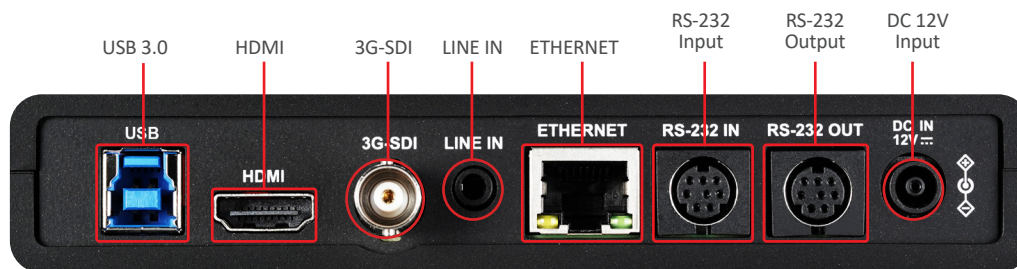

Output	
HDMI / 3G-SDI	1080p60
IP Stream	Triple Streaming Structure: First : H.264 1080p60 Second : H.264 720p30 Webpage : H.264 720p30
IP Compression	H.264
USB Output	*1080p60
USB Compression	MJPEG
Network	
IP Protocol	RTSP / RTMP / RTMPS/ *SRT
PoE	Yes (IEEE802.3af)
Audio	
Input	Line In / *Mic In
Output	Ethernet / USB 3.0 / *HDMI / *SDI
Compression Format	USB : PCM
Camera Control	
Interface	RS-232 / Ethernet / USB 3.0
Protocol	VISCA / VISCAIP/ *ONVIF
UVC	1.1
UAC	Yes
General	
DC In	12V +/- 20%
Power Consumption	PoE: 9W DC In: 8W
Body Color	Black / White
Weight	3.1 lbs (1.4 kg)
Dimensions (W x H x D)	7.5" x 7.3" x 5.4" (190 x 185 x 138 mm)

*Only available on new hardware V1 version. Contact Lumens for the detail should you need any assistance.

I/O Connections

Lumens®

Lumens Integration, Inc.
4116 Clipper Court
Fremont, CA, 94538
Phone: +1-866-600-0988
Fax: +1-510-252-1389

Lumens Europe
De Nayerstraat 17 9470
Denderleeuw Belgium
Phone : +32-473-58-38-95
Fax : +32-2-452-76-00

www.MyLumens.com