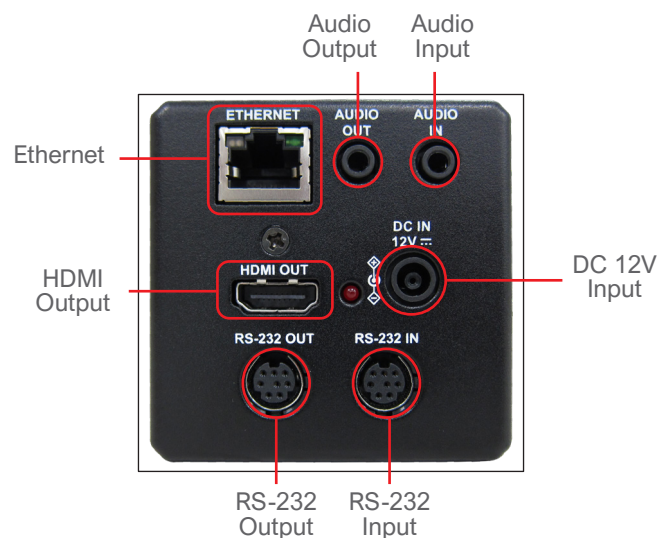

Product Specifications

Camera	
Sensor	1/2.5" 8.57 MP CMOS
Video Format	2160p : 60 / 59.94 / 50 / 30 / 29.97 / 25 1080p : 60 / 59.94 / 50 / 30 / 29.97 / 25 720p : 59.94 / 50 / 29.97 / 25 1080i : 60 / 59.94 / 50
Video Output Interface	HDMI 2.0 / Ethernet
Optical Zoom	30x
Digital Zoom	12x
Horizontal Viewing Angle	68°
Vertical Viewing Angle	38.3°
Diagonal Viewing Angle	78°
Aperture	F1.6 ~ F3.4
Focal Length	4.6mm ~ 135mm
Shutter Speed	1 ~ 1/10,000 sec
Minimum Object Distance	1.5m (Wide / Tele)
Video S/N Ratio	> 50dB
Minimum Illumination	0.1 lux (F1.6, 50IRE, 30fps)
Focus System	Auto / Manual / Smart AF
Gain Control	Auto / Manual
White Balance	Auto / Manual
Exposure Control	Auto / Manual
WDR	Yes
3D NR	Yes
Image Flip	Yes
Tally Light	Yes
Preset Positions	256

Output	
HDMI	2160p59.94
IP Stream	HEVC 2160p 60fps H.264 1080p 60fps H.264 640x360 30fps
IP Compression	HEVC / H.264
Network	
IP Protocol	RTSP / RTMP / RTMPS / MPEG-TS / SRT
PoE	PoE (IEEE802.3af)
Audio	
Input	Line In / MIC In
Output	Ethernet / HDMI
Compression Format	G.711
Camera Control	
Interface	RS-232 / Ethernet
Protocol	VISCA / VISCAIP / PELCO D / ONVIF
General	
DC In	12V +/- 20%
Power Consumption	PoE: 10 W DC In: 9 W
Weight	2.2 lbs (1 kg)
Dimension	6.7" x 2.6" x 2.6" (170 x 67 x 67 mm)

I/O CONNECTIONS

Lumens®

Lumens Integration, Inc.
4116 Clipper Court
Fremont, CA, 94538
Phone: +1-866-600-0988
Fax: +1-510-252-1389

Lumens Europe
De Nayerstraat 17 9470
Denderleeuw Belgium
Phone : +32-473-58-38-95
Fax : +32-2-452-76-00

www.MyLumens.com