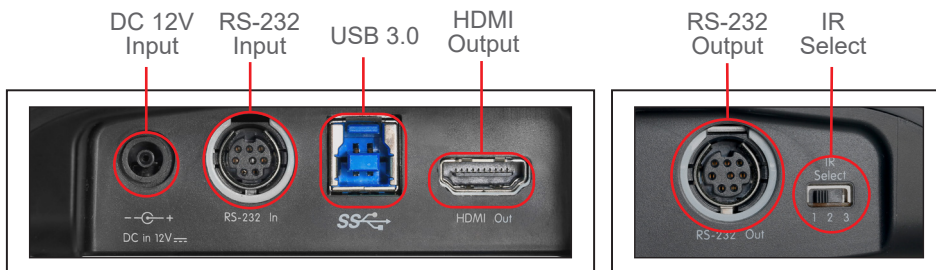

Product Specifications

Sensor	1/2.8" 2.41MP CMOS	Focus System	Auto / Manual
Video Format	HDMI: 1080p 60 / 50 fps 720p 60 / 50 fps USB: 1080p 30 / 25 fps 720p 30 / 25 fps	Gain Control	Auto / Manual
Video Output (HD) Interface	HDMI / USB 3.0	White Balance	Auto / One-Push / Manual
Optical Zoom	12x	Exposure Control	Auto / Manual
Digital Zoom	12x (HDMI Only)	WDR	Yes
Viewing Angle	72°(H) 80°(D)	3D NR	Yes
Panning Angle	+100° ~ -100°	Image Flip	Yes
Panning Speed	100°/ sec	Preset Positions	128
Tilting Angle	+30° ~ -30°	Control Interface	RS-232 In and Out / USB
Tilting Speed	100°/ sec	Control Protocol	VISCA / UVC
Aperture	F1.6~F2.8	Video Stream	YUV422 / MJPEG
Focal Length	f = 3.92 ~ 47.32 mm	IR Pass-through	Yes
Shutter Speed	1/1 ~ 1/10,000 sec	IR Receiver	Yes
Minimum Object Distance	500mm (Wide) ~ 1500mm (Tele)	IR Remote Control	Yes
Video S/N Ratio	> 50dB	Power Consumption	< 13W
Minimum Illumination	1.6 lux (F1.8, 50IRE, 60fps)	Weight	2.9 lbs (1.3 kg)
		Dimension (W x D x H)	10.6" x 4.8" x 6.2" (267.8 x 123 x 156.1 mm)

I/O CONNECTIONS