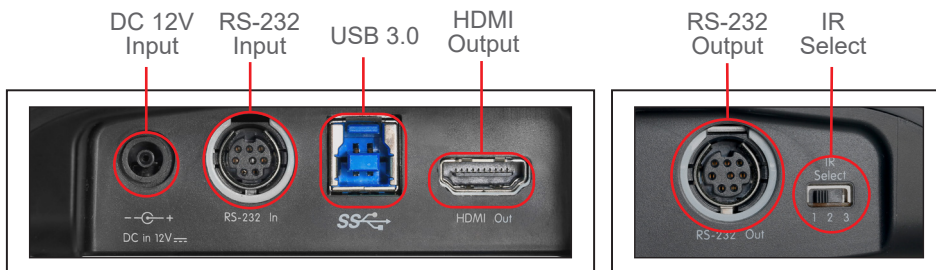

Product Specifications

Sensor	1/2.8" 2 MP CMOS	Focus System	Auto, Manual
Video Format	HDMI: 1080p 60 / 50 fps 720p 60 / 50 fps USB: 1080p 30 / 25 fps 720p 30 / 25 fps	Gain Control	Auto, manual
Video Output (HD) Interface	HDMI, USB 3.0	White Balance	Auto, one-push, manual
Optical Zoom	12x	Exposure Control	Auto, manual
Digital Zoom	12x (HDMI Only)	WDR	Yes
Viewing Angle	72°(H) 80°(D)	3D NR	Yes
Panning Angle	+100° ~ -100°	Image Flip	Yes
Panning Speed	100°/Sec	Preset Positions	128
Tilting Angle	+30° ~ -30°	Camera Control Interface	RS-232 In and Out / USB
Tilting Speed	100°/Sec	Camera Control Protocol	VISCA / UVC
Aperture	F1.6~F2.8	Video Stream	YUV422 / MJPEG
Focal Length	f = 3.92 ~ 47.32 mm	IR pass-through	Yes
Shutter Speed	1/1 ~ 1/10,000 sec	IR receiver	Yes
Minimum Object Distance	500mm (Wide) ~ 1500mm (Tele)	IR remote control	Yes
Video S/N Ratio	> 50dB	Power consumption	< 13W
Minimum Illumination	1.6 lux (F1.8, 50IRE, 60fps)	Weight	2.9 lbs(1.3 kg)
		Dimension (W x D x H)	10.6" x 4.8" x 6.2" (267.8 x 123 x 156.1 mm)

I/O CONNECTIONS