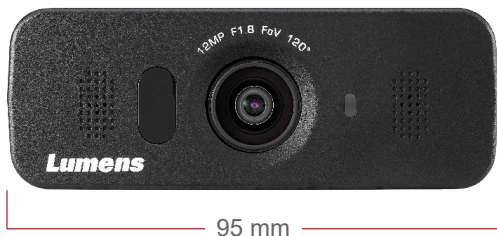

I/O CONNECTIONS

Front