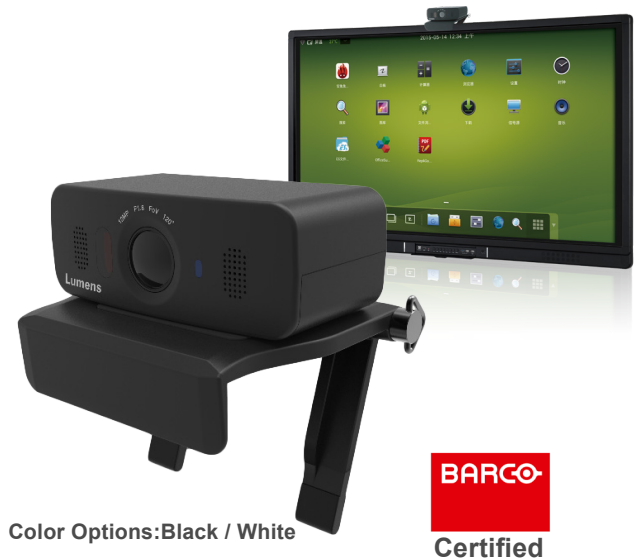

# VC-B10U Ultra-HD ePTZ USB

**Lumens**<sup>®</sup>  
Your Success...Our Passion!

The Lumens™ VC-B10U is a high-definition ePTZ camera specifically designed for small meetings, classrooms and distance learning. It supports USB 3.0 and is plug-and-play with just one USB cable. Thanks to its built-in TV mount it's easily installed on the TV or on the screen, and equipped with a 120° wide viewing angle and can even enlarge to 3x magnification, attendees appear clear. In addition, it has a built-in microphone, best suited for distance learning or videoconferencing.

## Key Features

- Supports USB 3.0 / 2.0 plug & play
- 4K image sensor with 12 Megapixel
- Output resolution up to 3264 x 2448
- Panoramic 120° viewing angle
- Maximum 3x sensor zoom, and 8x digital zoom
- ePTZ, Remote control
- Supports 64 preset positions
- Built-in microphone with beam forming and noise suppression technology

### Excellent Image Quality

The VC-B10U has a professional 12 megapixel image sensor that features low noise, high resolution, and vivid color reproduction and presents an excellent image quality even under insufficient light conditions.

### 64 Preset Positions

The VC-B10U has 64 preset settings for pan, tilt, zoom, focus, and white balance modes for more effective and efficient video recording.