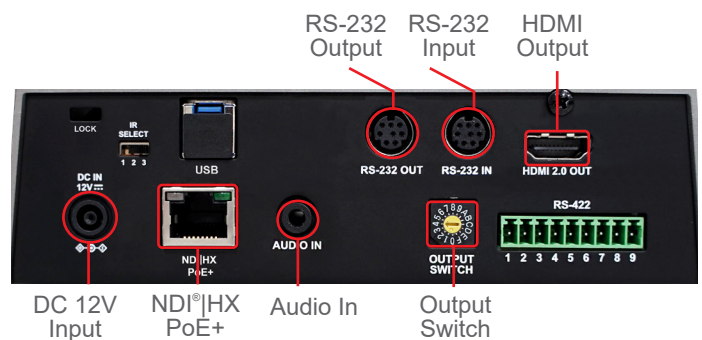

I/O Connections

Lumens Integration, Inc.
4116 Clipper Court
Fremont, CA, 94538
Phone: +1-866-600-0988
Fax: +1-510-252-1389

Lumens Europe
De Nayerstraat 17 9470
Denderleeuw Belgium
Phone: +32-473-58-38-95
Fax: +32-2-452-76-00

www.MyLumens.com