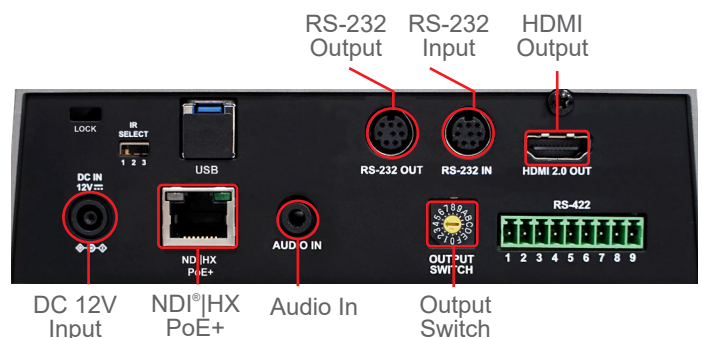

Product Specifications

Camera	
Sensor	1/1.8" 9.17 MP CMOS
Video Format	2160p: 59.94 / 50 / 29.97 / 25 1080p: 59.94 / 50 / 29.97 / 25 1080i: 59.94 / 50 720p: 59.94 / 50
Video Output Interface	HDMI 2.0 / Ethernet
Optical Zoom	30x
Digital Zoom	12x
Viewing Angle	63° (H) 35.4° (V) 72.3° (D)
Aperture	F1.6 ~ F4.8
Focal Length	6.5mm ~ 202mm
Shutter Speed	1/1 ~ 1/10,000 sec
Minimum Object Distance	1.5m (Wide/Tele)
Video S/N Ratio	> 50dB
Minimum Illumination	0.05 lux (F1.6, 50IRE, 30fps)
Focus System	Auto / Manual / Smart AF
Gain Control	Auto / Manual
White Balance	Auto / Manual
Exposure Control	Auto / Manual
WDR	Yes
3D NR	Yes
Image Flip	Yes
AR / VR Systems	FreeD
Tally Light	Yes
Pan & Tilt	
Panning Angle	+170° ~ -170°
Panning Speed	300°/sec
Tilting Angle	+90° ~ -30°
Tilting Speed	300°/sec
Preset Positions	256

Output	
HDMI	2160p59.94
IP Stream	NDI : HEVC 4K 59.94fps H.264 640x360 29.97fps or RTSP : HEVC 4K 59.94fps H.264 1080p 59.94fps H.264 640x360 29.97fps
IP Compression	HEVC / H.264
Network	
IP Protocol	NDI|HX / RTSP / RTMP / RTMPS / MPEG-TS / SRT
PoE	PoE+ (IEEE802.3at)
Audio	
Input	Line In / MIC In
Output	Ethernet / HDMI 2.0
Compression Format	G.711
Camera Control	
Interface	RS-232 / RS-422 / Ethernet / Remote
Protocol	VISCA / VISCAIP / PELCO D / NDI / ONVIF
General	
DC In	12V +/- 20%
Power Consumption	PoE: 17.5 W DC In: 16 W
Weight	6.6 lbs (3 kg)
Dimension	9.1" x 7.4" x 7.4" (232 x 188 x 189 mm)

I/O Connections

Compatible Software

Lumens®

Lumens Integration, Inc.
4116 Clipper Court
Fremont, CA, 94538
Phone: +1-866-600-0988
Fax: +1-510-252-1389

Lumens Europe
De Nayerstraat 17 9470
Denderleeuw Belgium
Phone: +32-473-58-38-95
Fax: +32-2-452-76-00

www.MyLumens.com