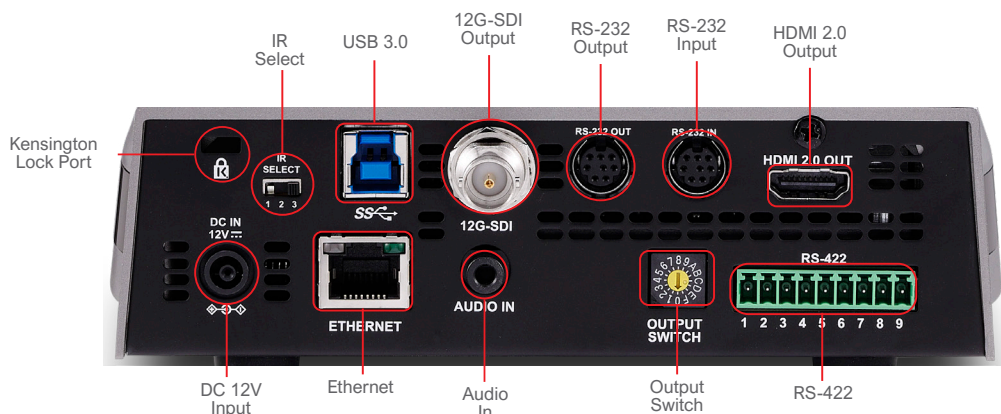

I/O Connections

Lumens®

Lumens Integration, Inc.
4116 Clipper Court
Fremont, CA, 94538
Phone: +1-866-600-0988
Fax: +1-510-252-1389

Lumens Europe
De Nayerstraat 17 9470
Denderleeuw Belgium
Phone: +32-473-58-38-95
Fax: +32-2-452-76-00

www.MyLumens.com