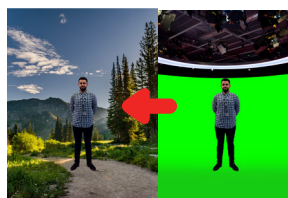

With high-precision motor control IC and Lumens® innovative mechanical transmission mechanism, VC-A71P achieves high-speed and smooth movement without any deviation.

Smart AF System

The smart AF system, AI-enabled autofocus system, recognizes the human face and automatically detects the eyes, and mouth for a precise image.