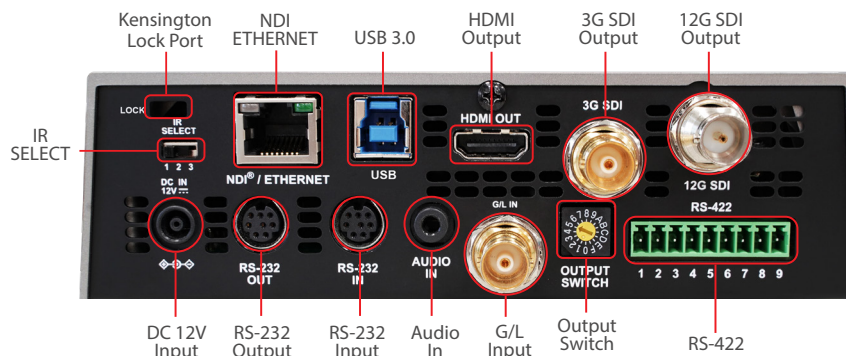

I/O Connections

Lumens Integration, Inc.
4116 Clipper Court
Fremont, CA, 94538
Phone: +1-866-600-0988
Fax: +1-510-252-1389

Lumens Europe
De Nayerstraat 17 9470
Denderleeuw Belgium
Phone : +32-473-58-38-95
Fax : +32-2-452-76-00

www.MyLumens.com