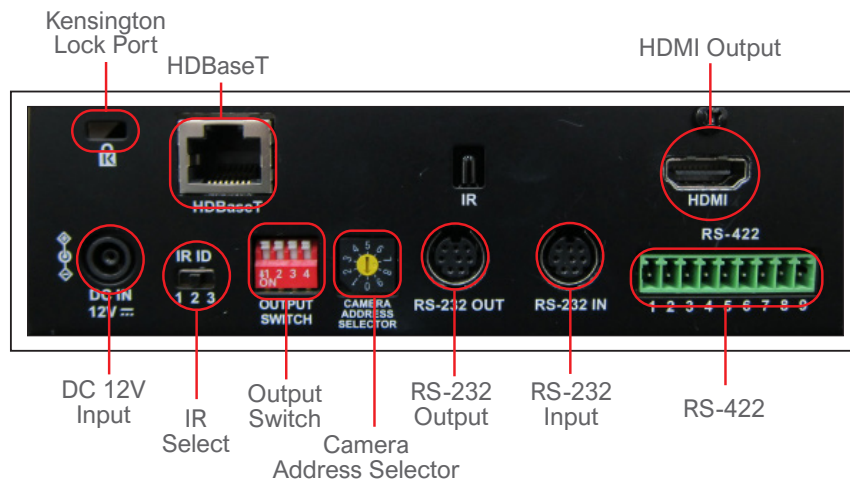

I/O CONNECTIONS

Lumens®

Your Success, Our Passion!

www.MyLumens.com

Lumens Integration, Inc.
4116 Clipper Court
Fremont, CA, 94538
Phone : 888.542.3235
Fax : 510.252.1389

Lumens Europe
De Nayerstraat 17 9470
Denderleeuw Belgium
Phone : +32 473 58 38 95
Fax : +32 (0) 2 452 76 00