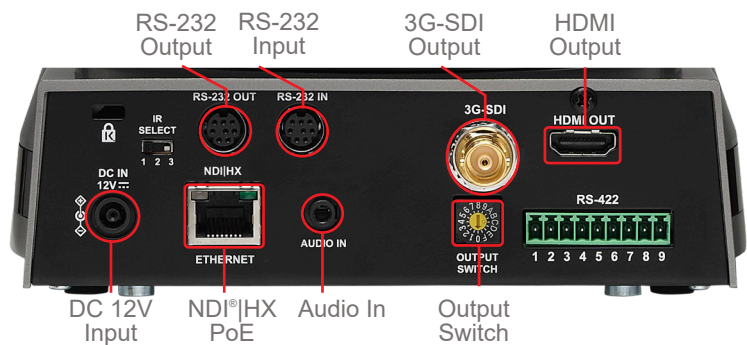

I/O Connections

Lumens®

Lumens Integration, Inc.
4116 Clipper Court
Fremont, CA, 94538
Phone: +1-866-600-0988
Fax: +1-510-252-1389

Lumens Europe
De Nayerstraat 17 9470
Denderleeuw Belgium
Phone: +32-473-58-38-95
Fax: +32-2-452-76-00

www.MyLumens.com