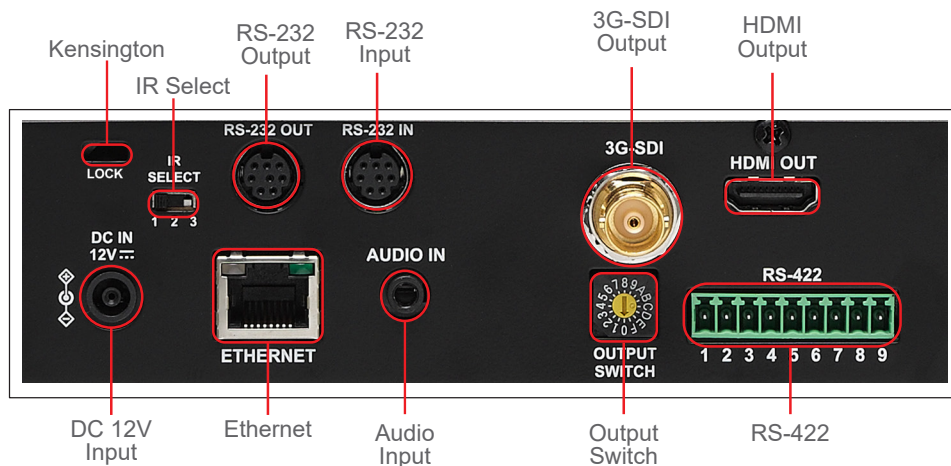

Camera		Output	
Sensor	1/2.5" 8.57MP CMOS	HDMI / 3G-SDI	2160p59.94 / 1080p59.94
Video Format	2160p : 59.94 / 50 / 29.97 / 25 1080p : 59.94 / 50 / 29.97 / 25 720p : 59.94 / 50 / 29.97 / 25 1080i : 59.94 / 50	IP Stream	HEVC(H.265) 4K 59.94fps H.264 1080P 59.94fps H.264 640x360 29.97fps
Video Output (HD) Interface	3G-SDI / HDMI / Ethernet	IP Compression	H.264 / HEVC(H.265)
Optical Zoom	30x	Pan & Tilt	
Digital Zoom	12x	Panning Angle	+170° ~ -170°
Horizontal Viewing Angle	68°	Panning Speed	300° / sec
Vertical Viewing Angle	38.3°	Tilting Angle	+90° ~ -30°
Diagonal Viewing Angle	78°	Tilting Speed	300° / sec
Aperture	F1.6 ~ F3.4	Preset Positions	256
Focal Length	4.6mm ~ 135mm	Audio	
Shutter Speed	1/1 ~ 1/10,000 sec	Audio Input	Line In / Mic In
Minimum Object Distance	1.5m (Wide / Tele)	Audio Output	Ethernet / SDI / HDMI
Video s/n Ratio	>50dB	Audio Compression Format	AAC / G.711
Minimum Illumination	0.1 lux (F1.6, 50IRE, 30fps)	Camera Control	
Focus System	Auto / Manual / Smart AF	Interface	RS-232 / RS-422 / Ethernet / Remote
Gain Control	Auto / Manual	Protocol	VISCA / VISCA IP / PELCO D / ONVIF
White Balance	Auto / Manual	General	
Exposure Control	Auto / Manual	DC In	12V +/- 20%
WDR	Yes	Power Consumption	PoE: 18W DC In: 16W
3D NR	Yes	Weight	4.4 lbs (2 kg)
Image Flip	Yes	Dimensions	6.9" x 7.5" x 7.3" (174 x 190 x 187 mm)
AR/VR systems	FreeD		
Tally Light	Yes		
Network			
IP Protocol	RTSP / RTMP / RTMPS / MPEG-TS / SRT		
PoE	PoE+ (IEEE802.3at)		

I/O CONNECTIONS

Lumens®

Lumens Integration, Inc.
4116 Clipper Court
Fremont, CA, 94538
Phone: +1-866-600-0988
Fax: +1-510-252-1389

Lumens Europe
De Nayerstraat 17 9470
Denderleeuw Belgium
Phone: +32-473-58-38-95
Fax: +32-2-452-76-00

www.MyLumens.com