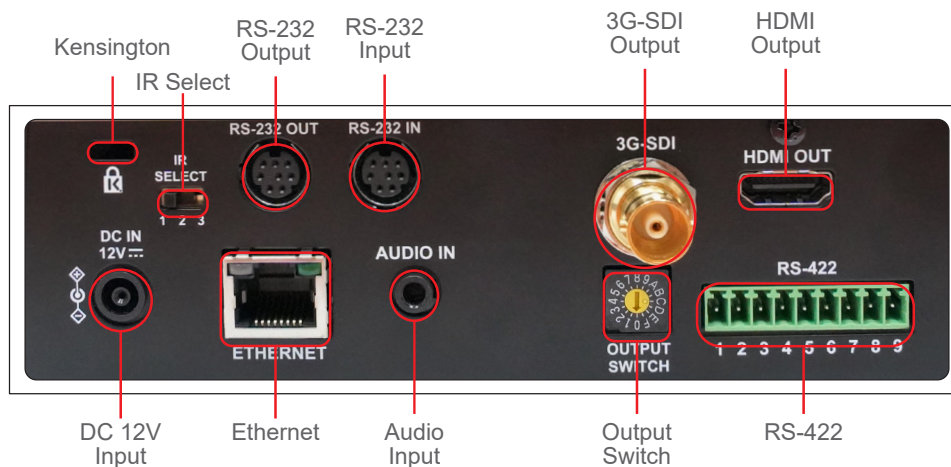

Product Specifications

Camera		Output	
Sensor	1/2.5" 8.57MP CMOS	HDMI / 3G-SDI	2160p29.97 / 1080p59.94
Video Format	2160p : 29.97 / 25 1080p : 59.94 / 50 / 29.97 / 25 1080i : 59.94 / 50 720p : 59.94 / 50 / 29.97 / 25	IP Stream	HEVC 4K 29.97fps H.264 1080P 59.94fps H.264 640x360 29.97fps
Video Output (HD) Interface	3G-SDI, HDMI, Ethernet	IP Compression	HEVC / H.264
Optical Zoom	30x	Pan & Tilt	
Digital Zoom	12x	Panning Angle	+170 ~ 170°
Horizontal Viewing Angle	68°	Panning Speed	300° / sec
Vertical Viewing Angle	38.3°	Tilting Angle	+90 ~ -30°
Diagonal Viewing Angle	78°	Tilting Speed	300° / sec
Aperture	F1.6 ~ F3.4	Preset Positions	256
Focal Length	4.6mm ~ 135mm	Audio	
Shutter Speed	1/1 ~ 1/10,000 sec	Audio Input	Line In / Mic In
Minimum Object Distance	1.5m (Wide / Tele)	Audio Output	Ethernet / SDI / HDMI
Video s/n Ratio	>50dB	Audio Compression Format	G.711
Minimum Illumination	0.1 lux (F1.6, 50IRE, 30fps)	Camera Control	
Focus System	Auto / Manual / Smart AF	Interface	RS-232 / RS-422 / Ethernet / Remote
Gain Control	Auto / Manual	Protocol	VISCA / VISCA IP / PELCO D / ONVIF
White Balance	Auto / Manual	General	
Exposure Control	Auto / Manual / Smart AE	DC In	12V +/- 20%
IQ Sync	Yes	Power Consumption	PoE: 18W DC In: 16W
WDR	Yes	Weight	4.4 lbs (2 kg)
3D NR	Yes	Dimensions	6.9" x 7.5" x 7.3" (174 x 190 x 187 mm)
Image Flip	Yes		
Tally Light	Yes		
Network			
IP Protocol	RTSP / RTMP / RTMPS / MPEG-TS / SRT		
PoE	PoE+ (IEEE802.3at)		

I/O CONNECTIONS

Lumens®

Lumens Integration, Inc.
4116 Clipper Court
Fremont, CA, 94538
Phone: +1-866-600-0988
Fax: +1-510-252-1389

Lumens Europe
De Nayerstraat 17 9470
Denderleeuw Belgium
Phone: +32-473-58-38-95
Fax: +32-2-452-76-00

www.MyLumens.com