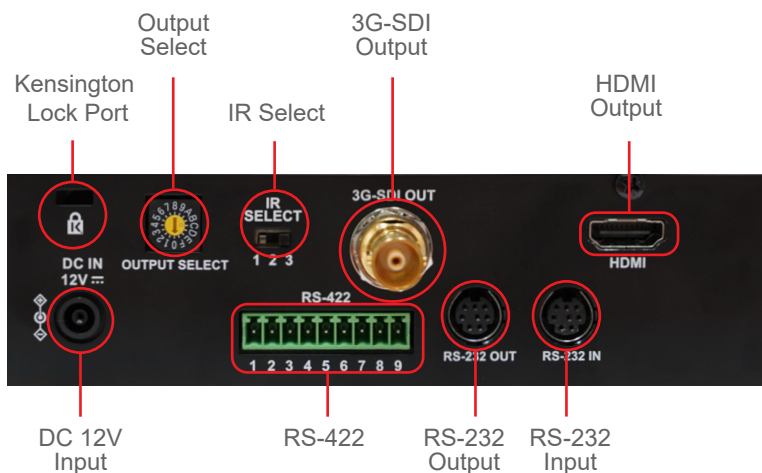

Product Specifications

Sensor	1/2.8" 2.41MP CMOS
Video Format	1080p / 60,1080p / 30 1080p / 50,1080p / 25 1080i / 60,1080i / 50 720p / 60,720p / 30 720p / 50,720p / 25 1080p / 59.94,1080i / 59.94 1080p / 29.97,720p / 59.94 720p / 29.97
Video Output (HD) Interface	HDMI / 3G-SDI
Optical Zoom	20x
Digital Zoom	12x
Horizontal Viewing Angle	57°
Panning Angle	+170° ~ -170°
Panning Speed	300° / sec
Tilting Angle	+90° ~ -30°
Tilting Speed	300° / sec
Aperture	F1.6 ~ F3.8
Focal Length	5.33 mm ~ 110 mm
Shutter Speed	1/1 ~ 1/10,000 sec
Minimum Object Distance	1.5m (Wide / Tele)
Video S/N Ratio	> 50dB

Minimum Illumination	1.0 lux (F1.6, 50IRE, 30fps)
Focus System	Auto / Manual
Gain Control	Auto / Manual
White Balance	Auto / Manual
Exposure Control	Auto / Manual
WDR	Yes
3D NR	Yes
Image Flip	Yes
Preset Positions	128
Control Interface	RS-232 / RS-422
Control Protocol	VISCA / PELCO D
IR Pass-through	Yes
IR Receiver	Yes
IR Remote Control	Yes
Power Consumption	13W
Weight	4.4 lbs (2 kg)
Dimensions	6.9" x 7.3" x 7.3" (174 x 186 x 187 mm)

I/O CONNECTIONS

Optional Accessory

The VC-AC06 / AC07 cable extender allows users to extend the distance between the computer / keyboard controller and cameras up to 300 ft (100 meters) via the RJ45 CAT5/6 cable. The VC-AC07 also supports the daisy-chain style to link up to seven cameras.

Lumens®
Your Success, Our Passion!
www.MyLumens.com

Lumens Integration, Inc.
4116 Clipper Court
Fremont, CA, 94538
Phone: +1-866-600-0988
Fax: +1-510-252-1389

Lumens Europe
De Nayerstraat 17 9470
Denderleeuw Belgium
Phone: +32-473-58-38-95
Fax: +32-2-452-76-00