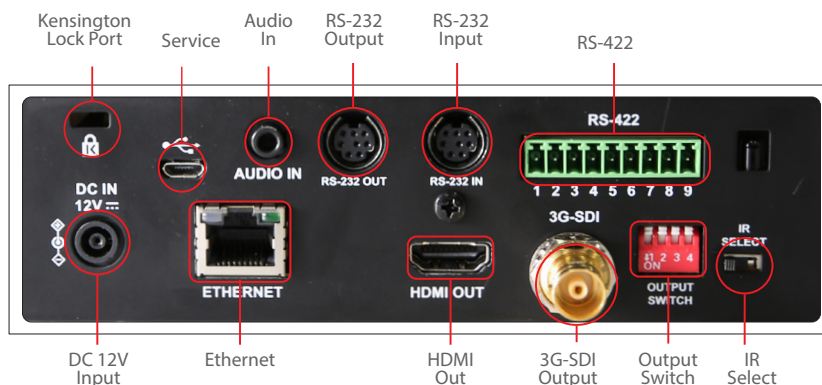

Product Specifications

Camera	
Sensor	1/2.8" 2.16MP CMOS
Video Format	1080p: 60 / 59.94 / 50 / 30 / 29.97 / 25 1080i: 60 / 59.94 / 50 720p: 60 / 59.94 / 50
Video Output (HD) Interface	3G-SDI / HDMI / Ethernet
Optical Zoom	20x
Viewing Angle	57° (H) / 32.1° (V) / 65.4° (D)
Aperture	F1.6 ~ F3.8
Focal Length	5.33mm ~ 110mm
Shutter Speed	1/1 ~ 1/10,000 sec
Minimum Object Distance	1.5m (Wide / Tele)
Video S/N Ratio	> 50dB
Minimum Illumination	1.0 lux (F1.6, 50IRE, 30fps)
Focus System	Auto / Manual / Smart AF
Gain Control	Auto / Manual
White Balance	Auto / Manual
Exposure Control	Auto / Manual
WDR	Yes
3D NR	Yes
Image Flip	Yes
AR / VR Systems	FreeD
Tally Light	Yes
Network	
IP Protocol	RTSP / RTMP / RTMPS / MPEG-TS / SRT
PoE	PoE+ (IEEE802.3at)

Pan & Tilt	
Panning Angle	+170° ~ -170°
Panning Speed	300° / sec
Tilting Angle	+90° ~ -30°
Tilting Speed	300° / sec
Preset Positions	128
Output	
HDMI / 3G-SDI	1080p60
IP Stream	First: H.264 1080p 60fps Second: H.264 / MJPEG D1 30fps
IP Compression	H.264 / MJPEG
Audio	
Input	Line In / MIC In
Output	Ethernet / SDI / HDMI
Compression Format	G.711
Camera Control	
Interface	RS-232 / RS-422 / Ethernet
Protocol	VISCA / VISCAIP / PELCO D / ONVIF
IR Pass-through	Yes
IR Receiver	Yes
IR Remote Control	Yes
General	
DC In	12V +/- 20%
Power Consumption	PoE: 18.5W DC In: 17W
Weight	4.4 lbs (2 kg)
Dimensions (W x H x D)	6.9" x 7.3" x 7.3" (174 x 186 x 187 mm)

I/O Connections

Lumens®

Lumens Integration, Inc.
4116 Clipper Court
Fremont, CA, 94538
Phone: +1-866-600-0988
Fax: +1-510-252-1389

Lumens Europe
De Nayerstraat 17 9470
Denderleeuw Belgium
Phone: +32-473-58-38-95
Fax: +32-2-452-76-00

www.MyLumens.com