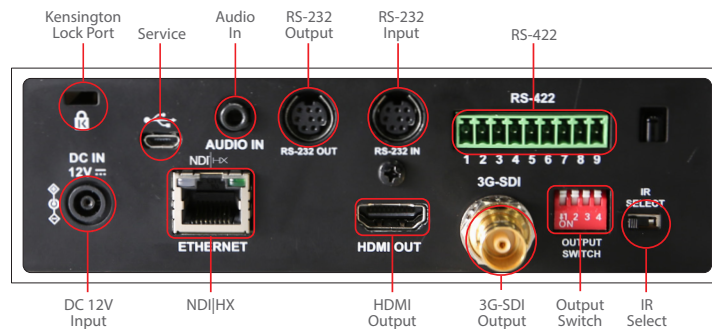

I/O Connections

Lumens®

Lumens Integration, Inc.
4116 Clipper Court
Fremont, CA, 94538
Phone: +1-866-600-0988
Fax: +1-510-252-1389

Lumens Europe
De Nayerstraat 17 9470
Denderleeuw Belgium
Phone: +32-473-58-38-95
Fax: +32-2-452-76-00

www.MyLumens.com