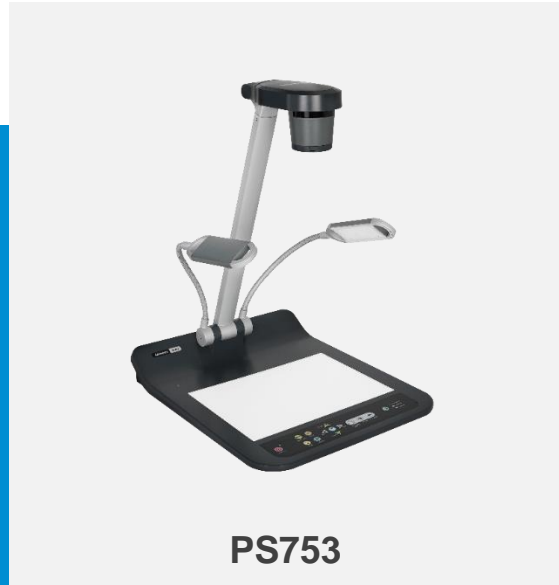

Mini Product Line Introduction

Professional Document Camera

Ceiling Document Camera

CL511

The Ceiling Document Camera is designed to be **suspended from or embedded into the ceiling** to provide an **overhead view** of a demonstration area. Real-time image display and capture motion easily during the demonstration and delivery blur-free image.

Desktop Document Camera

PS753

The PS series desktop document cameras offer high-quality images and powerful zoom up to 300x.

These products are perfect for visualizing **large documents, celluloid film, and X-rays** and presenting to a large audience.

Mini Product Line Introduction

Portable Document Camera

Wireless Document Camera

DC-W80

With a **built-in rechargeable battery** and **Wi-Fi connection**, you can present live images from anywhere in the classroom or meeting space.

Portable Document Camera

DC136

A Portable Document Camera is easy to move from one location to another and simple installation. It's perfect for collaborative training and distance learning.

Lumens Ladibug Software