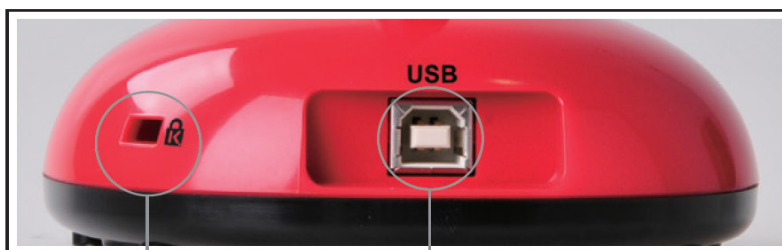

User Interface

Kensington Lock Port

USB 2.0