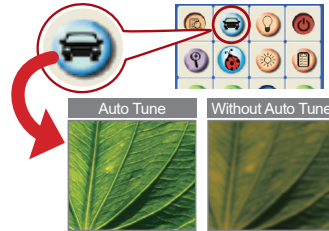

Auto Tune

Single button located on the base of the DC125 so with one light touch the DC125 will correct the colour, focus, and brightness automatically to achieve perfect image quality every time.

Specifications

Sensor	1/3" 3M CMOS Color Image Sensor	Power Supplied	USB Bus Power
Megapixels	3.3M	USB Image Transmission	USB 2.0 (480 Mbps) high speed transmission
Zoom Capacity	Mechanical Zoom : 8x	Video/Audio Recording	Yes, via software
Output Resolution	XGA, SXGA, 720p, 1080p, UXGA, QXGA(2048x1536)	Built-in Microphone	Yes
High Color Reproduction	ΔE^*ab 8.58 (mean)	Image Capture	Single or Continuous Capture
SNR	51 dB	Auto Tune	Yes, image optimization
Sharpness	MTF 1102 lines	Image Rotation	0°, 180°, Flip, Mirror
Close-up	1.6" (4 cm)	Anti-Theft	Kensington lock port
Shooting Area (Max.)	18.8" x 14.1" (480 x 360mm) > A3	Free Lumens Software	Support PC Windows 10, 8, 7, XP, Vista and Mac OSX, Chrome OS ; WIA interface
Frame Rate	30 fps	Optional Accessory	DC-A11 wireless module
Lamp	Built-in LED on camera head