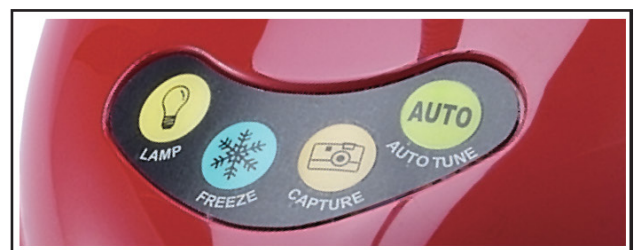

Lumens®

Lumens Integration, Inc.
4116 Clipper Court
Fremont, CA, 94538
Phone: +1-866-600-0988
Fax: +1-510-252-1389

Lumens Europe
De Nayerstraat 17 9470
Denderleeuw Belgium
Phone : +32-473-58-38-95
Fax : +32-2-452-76-00

www.MyLumens.com