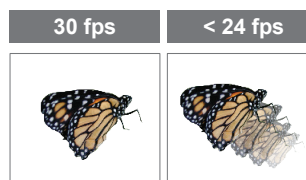

The Lumens™ DC125 high-definition document camera is operated with only one USB cable connected to a computer, this extremely simple connection is enough to enable interactive presentations. The DC125 has a professional image sensor that delivers vivid colors at high-definition QXGA and Full HD 1080p output resolutions with 30 frames per second refresh rate. Our no joints, highly flexible gooseneck enables 360° viewing angle and object viewing from just 4 cm to observe an objects finer detail. Press one button to get the perfect image quality every time. Exclusive annotation over a live image for the best interaction, and one-touch video recording to record presentations saved in variety image formats on computer for playback as required. The stylish light weight design makes it easy to carry the DC125 anywhere quickly for creative presentations.

## Main Feature

- Full HD 1080p Output Resolution
- No Joint, Highly Flexible Gooseneck
- High Speed 30fps Dynamic Image
- Hands Free Auto Focusing
- USB Cable Only
- Plug and Play
- Unique Image Optimization
- Special water droplet design
- Compatible with All Major Brands of Whiteboard

### Extremely Smooth Dynamic Image

The frame rate is as high as 30 fps even at Full HD 1080p output resolution much higher than the 24 fps of a movie theatre. Higher frame rates capture every tiny movement without delays, and even flapping insect wings can be clearly observed in great detail.