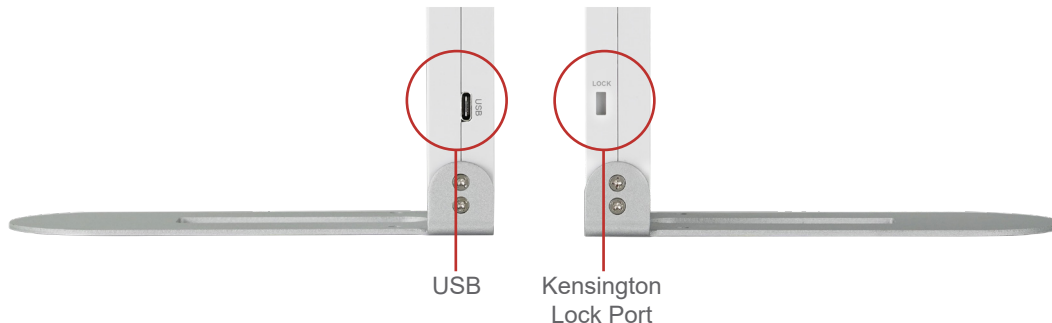

Product Specifications

Camera	
Sensor	1/4" 5M CMOS
Total pixels	5MP
Total Zoom	16x
Digital Zoom	16x (via Software)
Mechanical Zoom	6x
Output Resolution	2592x1944, 2560x1440, 1600x1200, 1920x1080, 1280x720, 1024x768, 960x540, 640x480, 640x360
Frame Rate	1080p / 720p 30fps
Close-up	6 cm
Shooting Area Max.	453mm×340mm (17.8" x 13.4")
Sharpness	MTF 1100 Line
Focus Mode	Auto / Manual
Image Rotation	0° / 180° / Flip / Mirror
Lamp	LED lamp on camera head Three-stage brightness adjustment
Arm	Mechanical Arm
Input & Output	
Power Supplied	USB Bus Power
Output	USB Type-C
Control	USB
USB	
USB Image Transmission	USB 2.0 (480 Mbps)
Driver	UVC / UAC
USB Video format	MJPEG / YUV

Audio	
Built-in Microphone	Yes
Features	
Auto Tune	Yes, One Button for Optimization Image
Video / Audio Recording	Yes (via Software)
Image Mode	Photo / Text
Pan	Yes
Freeze	Yes
Mask / Spotlight	Yes (via Software)
Image Capture	Single or Continuous Capturing (via Software)
Lumens™ Software	Support Windows 11, 10, 7 Mac OS X, Chrome OS
General	
Anti-Theft	Kensington Anti-Theft Lock Device
Included Accessories	USB Cable
Power Consumption	2.25W (Max.)
Dimensions: (WxHxD)	Folded : 2.56" x 10.43" x 0.97" (65 x 265 x 24.5 mm) Open : 4.2" x 15" x 13.8" (65 x 175.1 x 392.5 mm)
Weight	0.8 lbs (0.36 Kg)

I/O Connections

Lumens®

Lumens Integration, Inc.
4116 Clipper Court
Fremont, CA, 94538
Phone: +1-866-600-0988
Fax: +1-510-252-1389

Lumens Europe
De Nayerstraat 17 9470
Denderleeuw Belgium
Phone : +32-473-58-38-95
Fax : +32-2-452-76-00

www.MyLumens.com